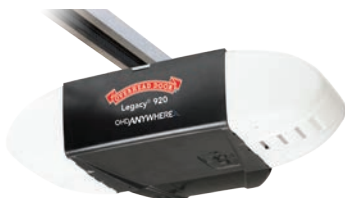

Large Spear Handle

Small Spear Handle

Spear Hinge (16" & 18")

Bean Hinge (16" only)

**5 Choose an opener**

Be sure to ask about our complete line of Overhead Door® garage door openers. Powerful, quiet and durable, these garage door openers are designed for performance, safety and convenience. Your Overhead Door™ Distributor will help you choose the opener that best suits your door and preferences.