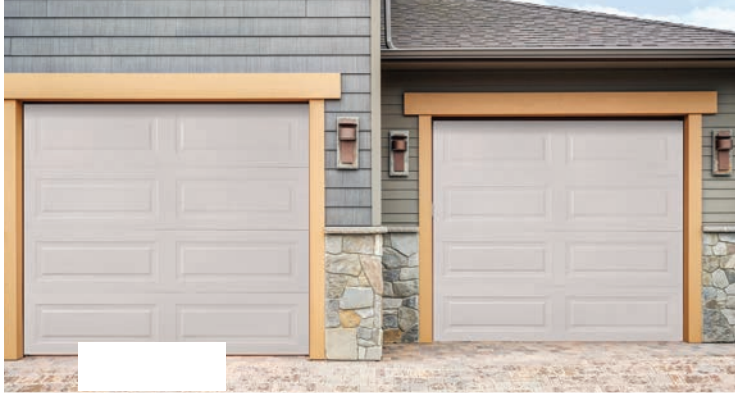

Transform Your Home with the DoorView® Visualization Tool.

Go to overheaddoor.com to try our online interactive software tool that lets you visualize what your home would look like with a new Overhead Door™ garage door. Contact your local Overhead Door™ Distributor for more information and to receive a quote.

Vertical Long Panel (983), Cherry stain finish, 6 Window Square

The Genuine. The Original.

Since 1921, Overhead Door Corporation has not only raised the standards of excellence for the industry – we’ve created them. We created the first sectional garage door in 1921 and the first electric garage door opener in 1926.

Today, our network of over 400 Overhead Door™ Distributors are still leading the way with innovative solutions and unmatched installation, service and support. So look for the Red Ribbon. It’s your guarantee that you’re getting the genuine, the original Overhead Door™ products and services.

SOLD AND DISTRIBUTED BY:

Overhead Door Company of **The Genuine. The Original.**
Southern California
(858) 547-3600

2501 S. State Hwy. 121 Bus., Suite 200, Lewisville, TX 75067
1-800-929-DOOR • sales@overheaddoor.com
overheaddoor.com